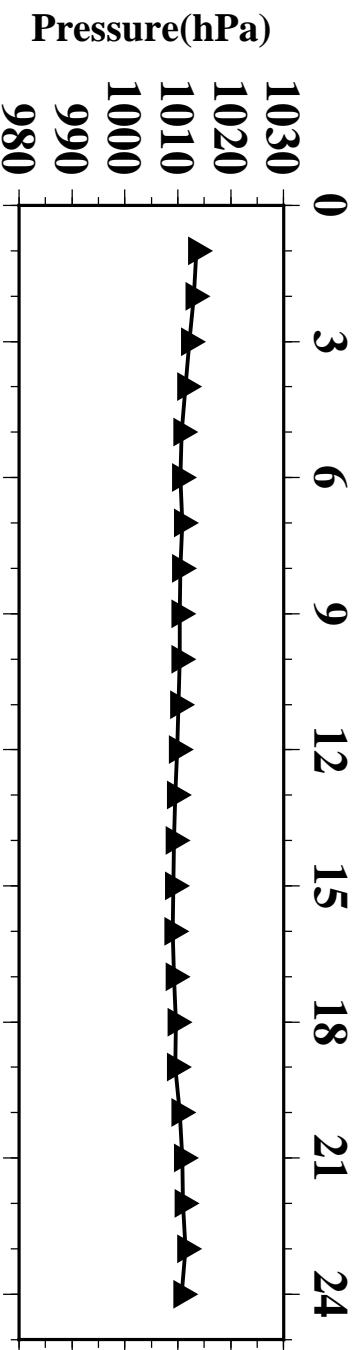

Kobe Gakuin NAGATA Station 2015/04/03 Time(h)

Time(h)