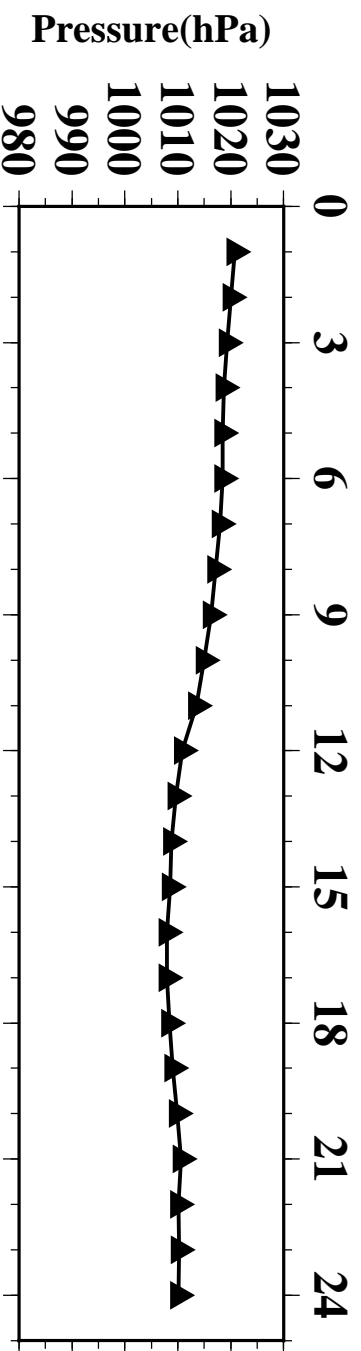

Kobe Gakuin NAGATA Station 2015/03/09 Time(h)

Time(h)