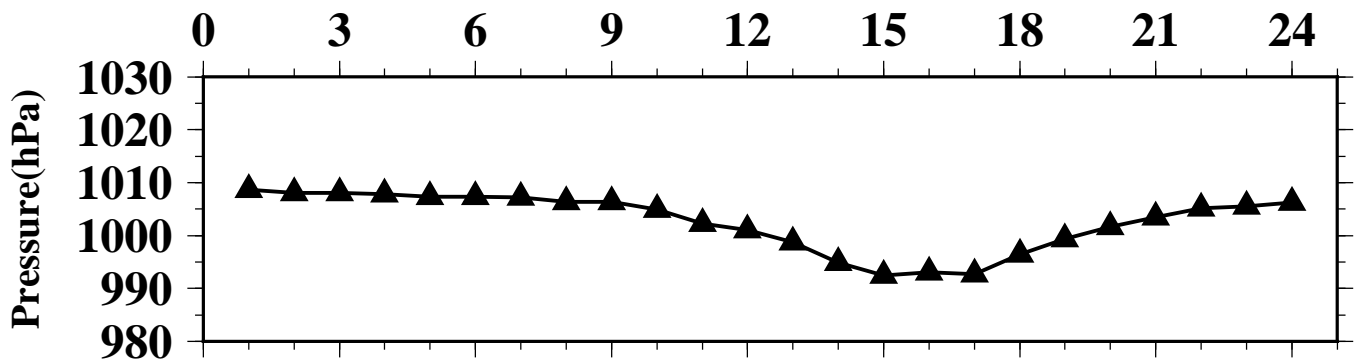

Kobe Gakuin NAGATA Station 2012/09/30

Time(h)

Time(h)